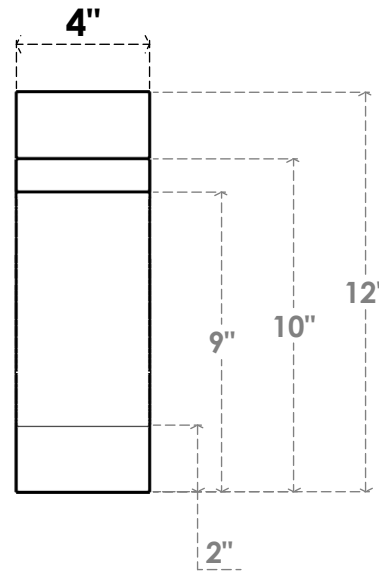

ITEM NUMBER: BRCPC040X08000X12000MRC

4"W X 8"D X 12"H MERCED ARCHITECTURAL GRADE PVC CLOSED KNEE BRACE

SIDE PROFILE

FRONT PROFILE

ISOMETRIC

EKENA MILLWORK
2300 WEST MAIN ST.
CLARKSVILLE, TX 75426
TOLL FREE: 866-607-0453
WWW.EKENAMILLWORK.COM