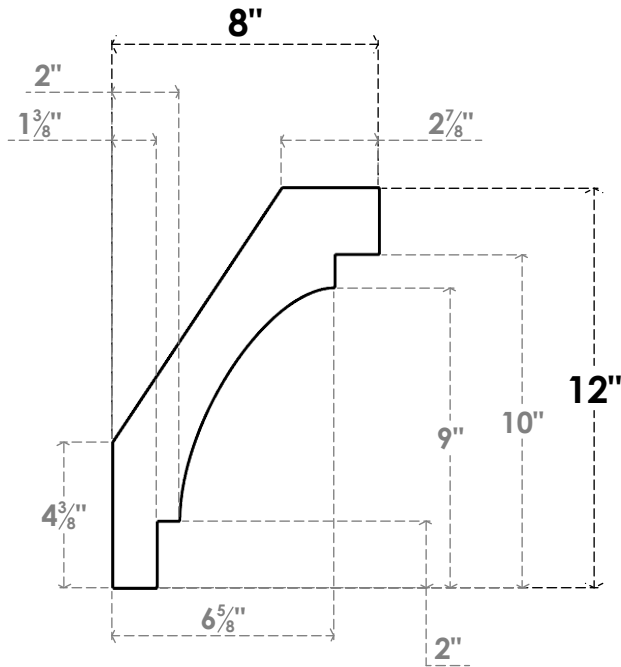

ITEM NUMBER: BRCPC040X08000X12000MRC

4"W X 8"D X 12"H MERCED ARCHITECTURAL GRADE PVC CLOSED KNEE BRACE

SIDE PROFILE

FRONT PROFILE

ISOMETRIC

EKENA MILLWORK
2300 WEST MAIN ST.
CLARKSVILLE, TX 75426
TOLL FREE: 866-607-0453
WWW.EKENAMILLWORK.COM

NOTES

1. INSTALLATION TO BE COMPLETED IN ACCORDANCE WITH MANUFACTURER'S SPECIFICATIONS.
2. DRAWING MAY NOT BE TO SCALE
3. THIS DRAWING IS INTENDED FOR DESIGN AND PLANNING PURPOSES ONLY.
4. ALL INFORMATION CONTAINED HEREIN WAS CURRENT AT THE TIME OF DEVELOPMENT BUT MUST BE REVIEWED AND APPROVED BY THE PRODUCT MANUFACTURER TO BE CONSIDERED ACCURATE.
5. ARCHITECTURAL GRADE PVC PRODUCTS ARE MADE FROM EXPANDED CELLULAR PVC AND COME NATURALLY WHITE BUT MAY BE PAINTED